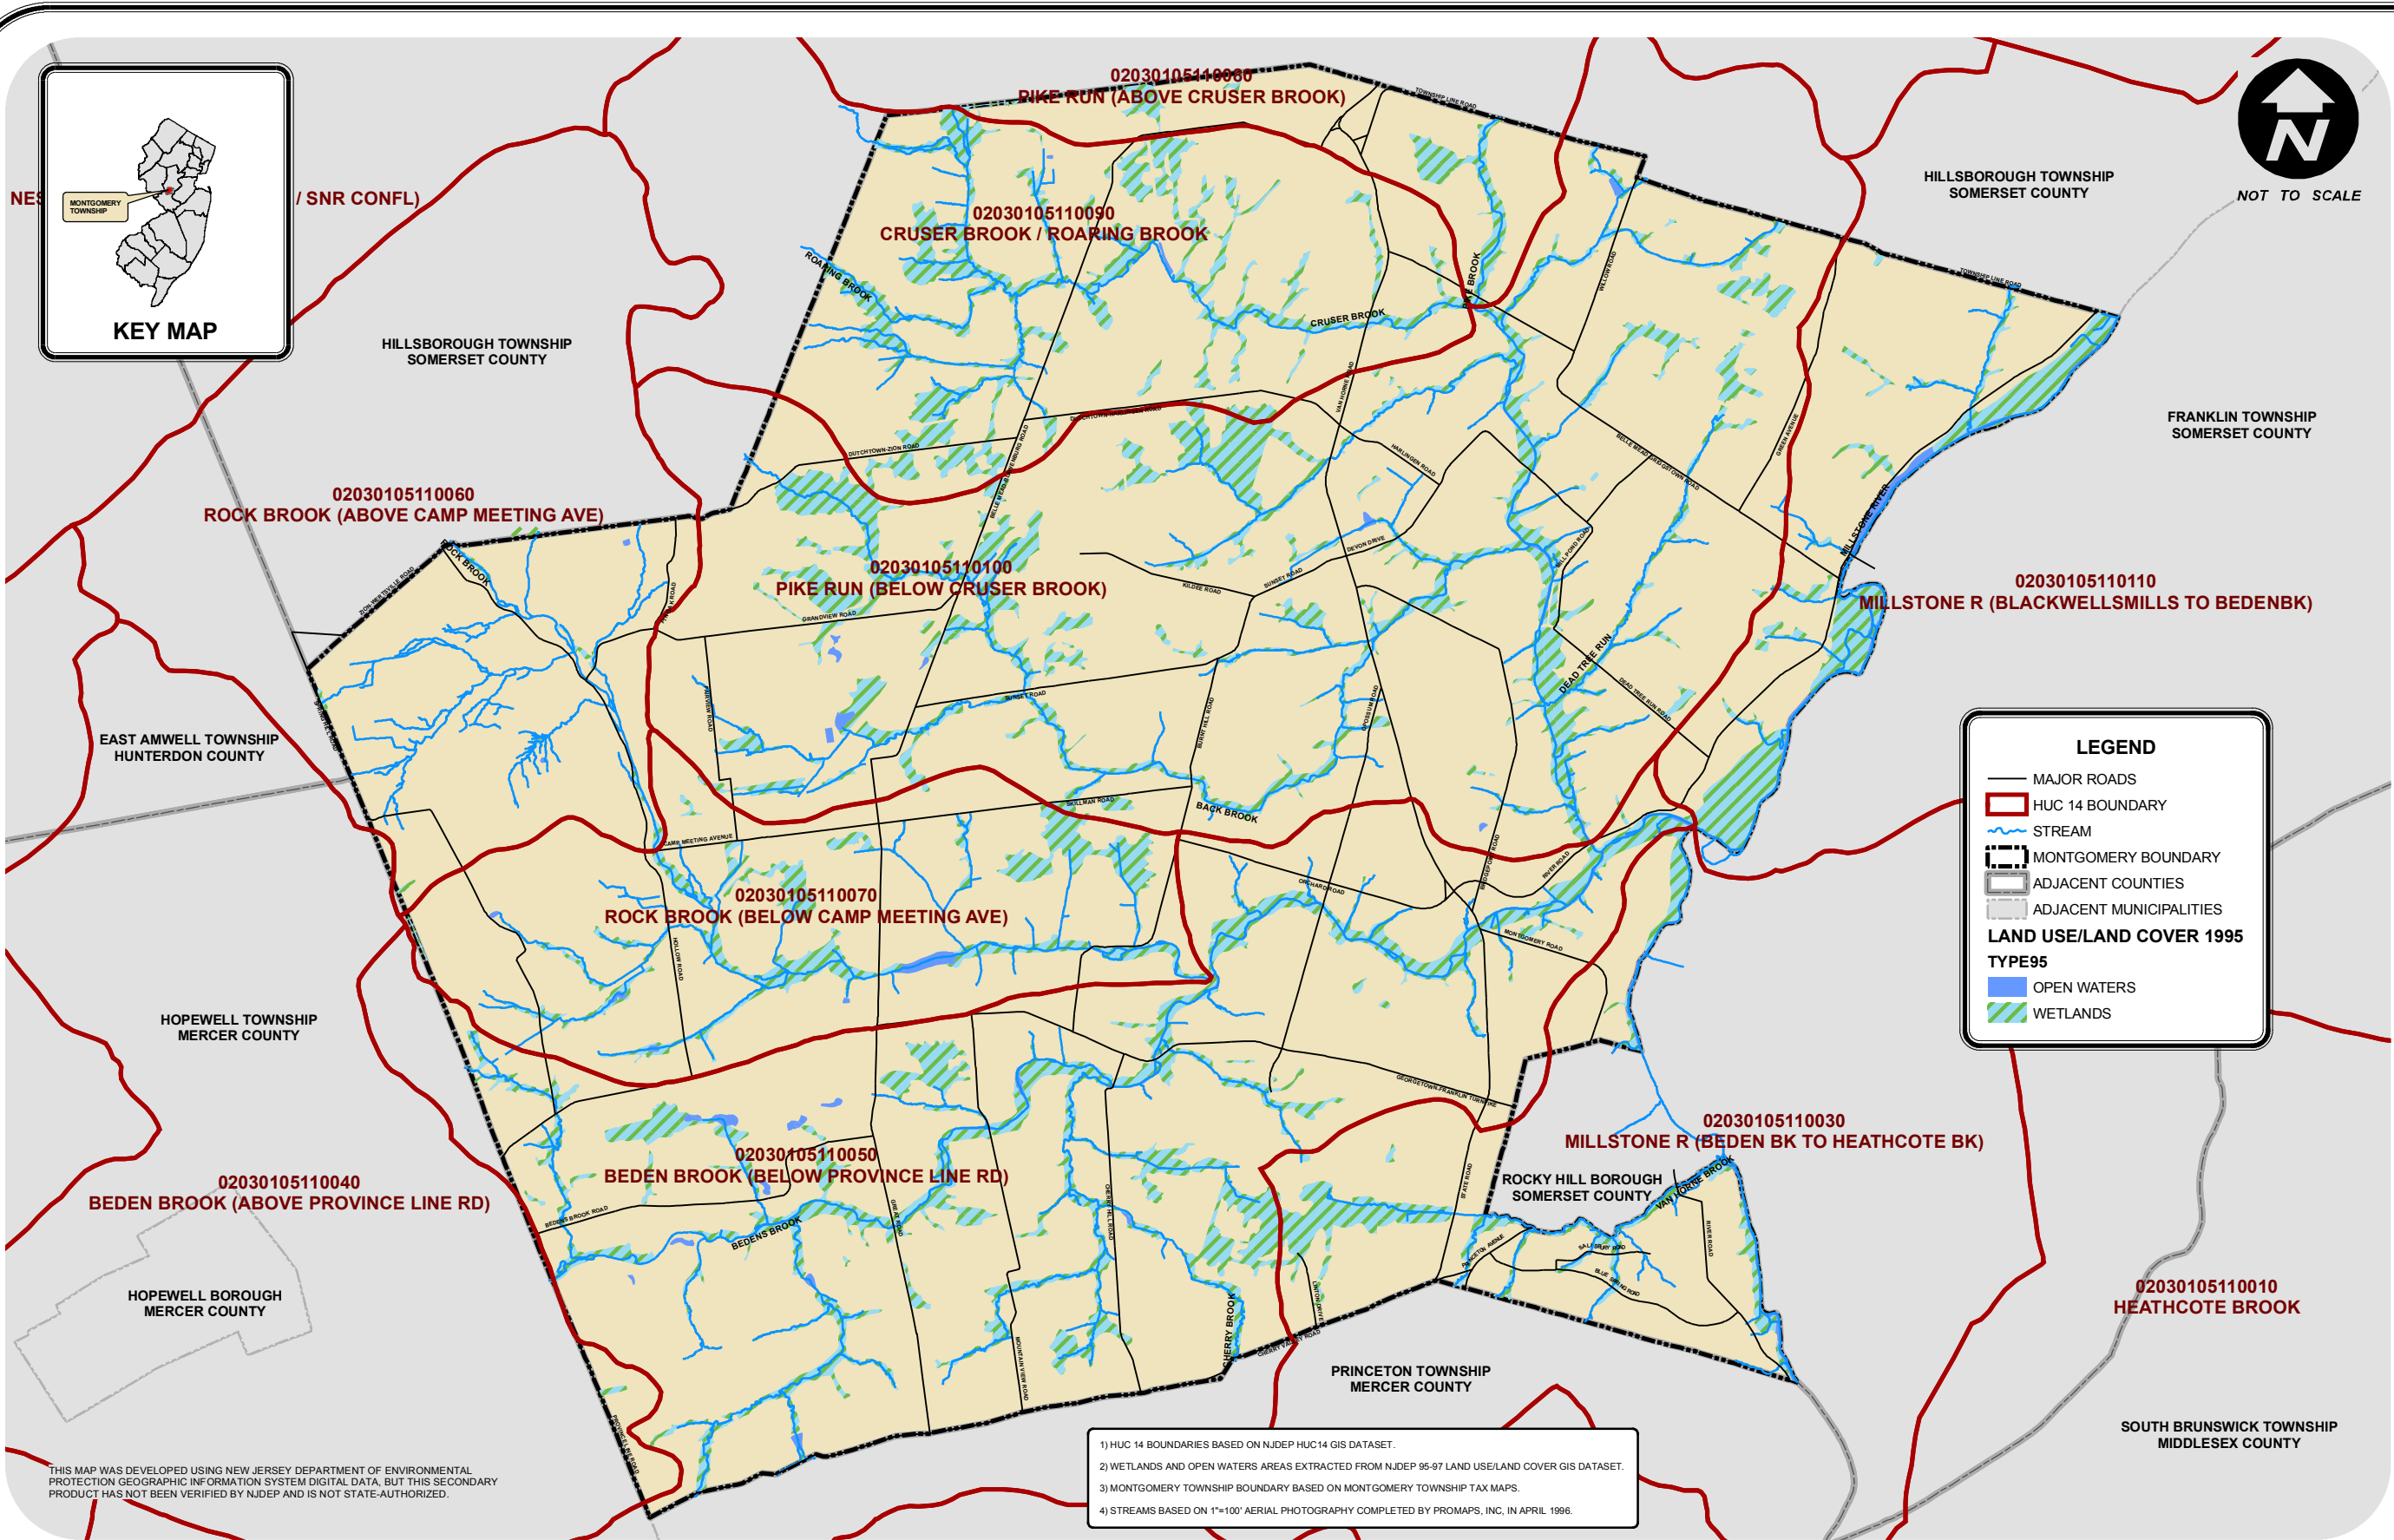

NOT TO SCALE

LEGEND

- MAJOR ROADS
- ▭ HUC 14 BOUNDARY
- STREAM
- ▭ MONTGOMERY BOUNDARY
- ▭ ADJACENT COUNTIES
- ▭ ADJACENT MUNICIPALITIES
- **LAND USE/LAND COVER 1995**
- **TYPE95**
- ▭ OPEN WATERS
- ▭ WETLANDS

1) HUC 14 BOUNDARIES BASED ON NJDEP HUC14 GIS DATASET.
2) WETLANDS AND OPEN WATERS AREAS EXTRACTED FROM NJDEP 95-97 LAND USE/LAND COVER GIS DATASET.
3) MONTGOMERY TOWNSHIP BOUNDARY BASED ON MONTGOMERY TOWNSHIP TAX MAPS.
4) STREAMS BASED ON 1"=100' AERIAL PHOTOGRAPHY COMPLETED BY PROMAPS, INC. IN APRIL 1996.

THIS MAP WAS DEVELOPED USING NEW JERSEY DEPARTMENT OF ENVIRONMENTAL PROTECTION GEOGRAPHIC INFORMATION SYSTEM DIGITAL DATA. BUT THIS SECONDARY PRODUCT HAS NOT BEEN VERIFIED BY NJDEP AND IS NOT STATE-AUTHORIZED.

**MUNICIPAL STORMWATER
MANAGEMENT PLAN
WETLANDS AND OPEN WATERS**

**TOWNSHIP OF MONTGOMERY
SOMERSET COUNTY, NEW JERSEY
GEOGRAPHIC INFORMATION SYSTEM**